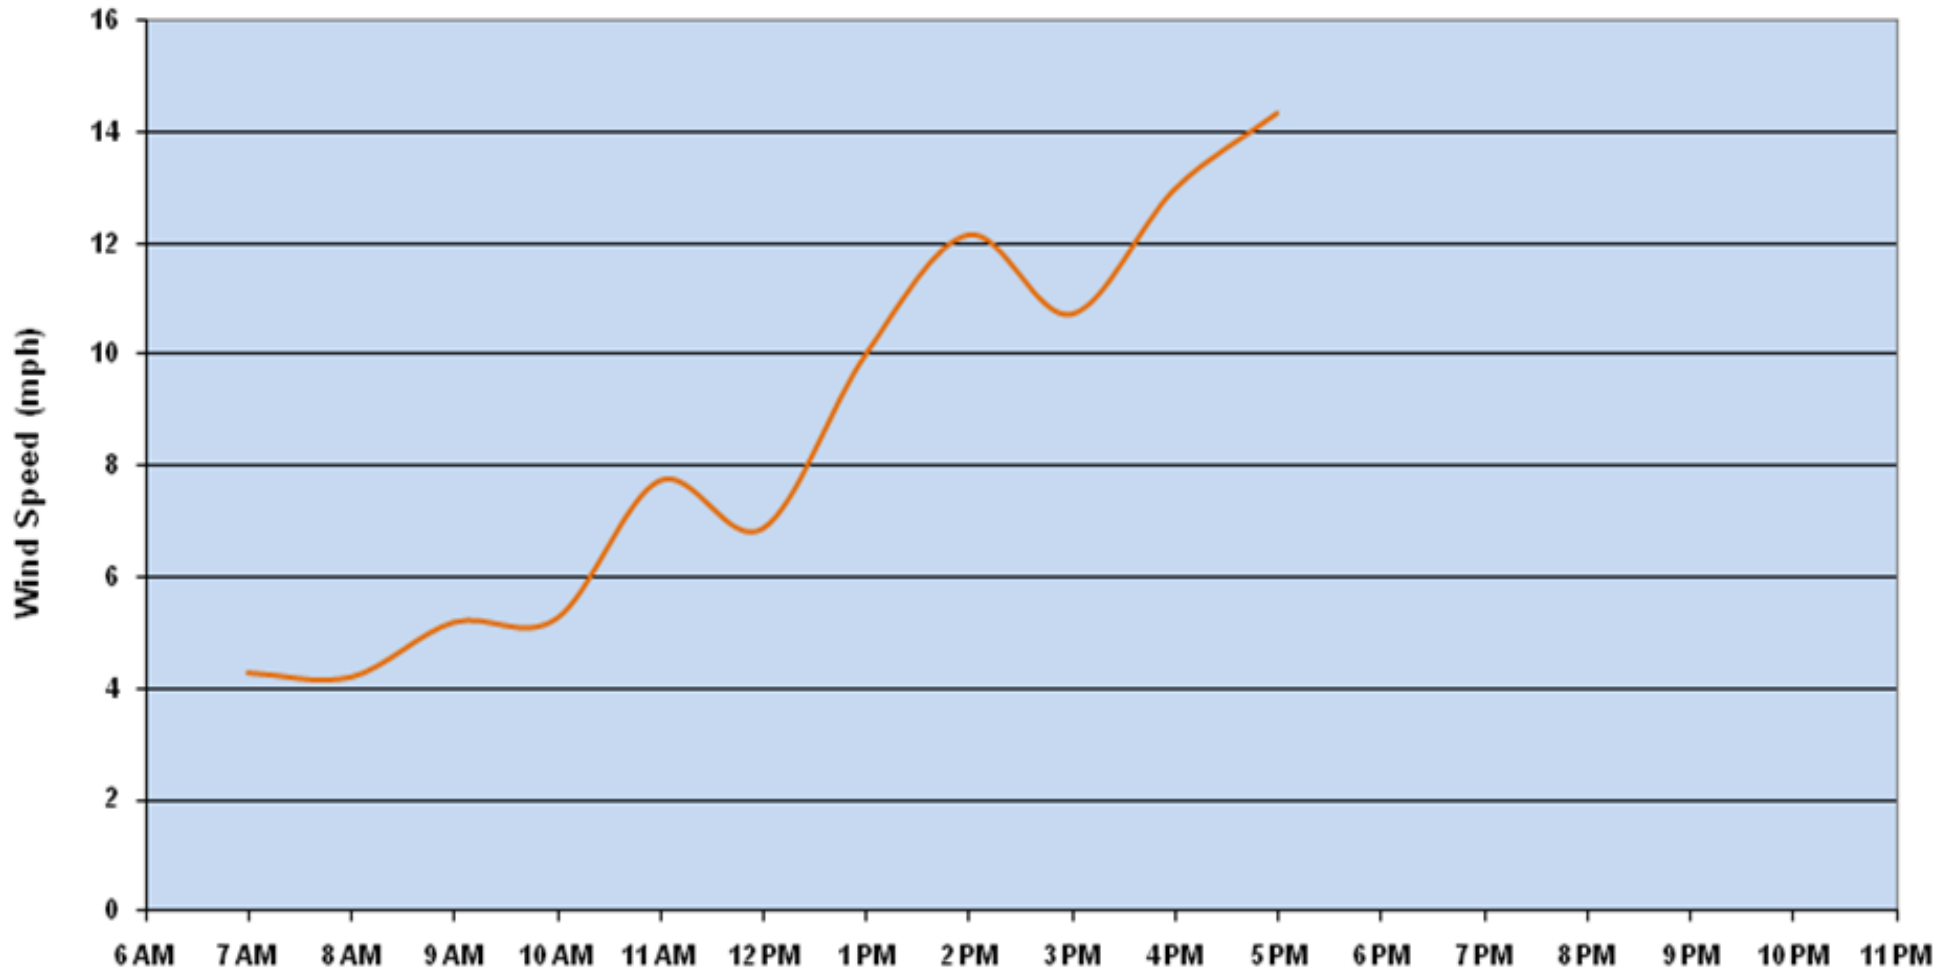

Buffalo Color Demolition  
Wind Speed and Direction  
02/08/2010

Wind Direction