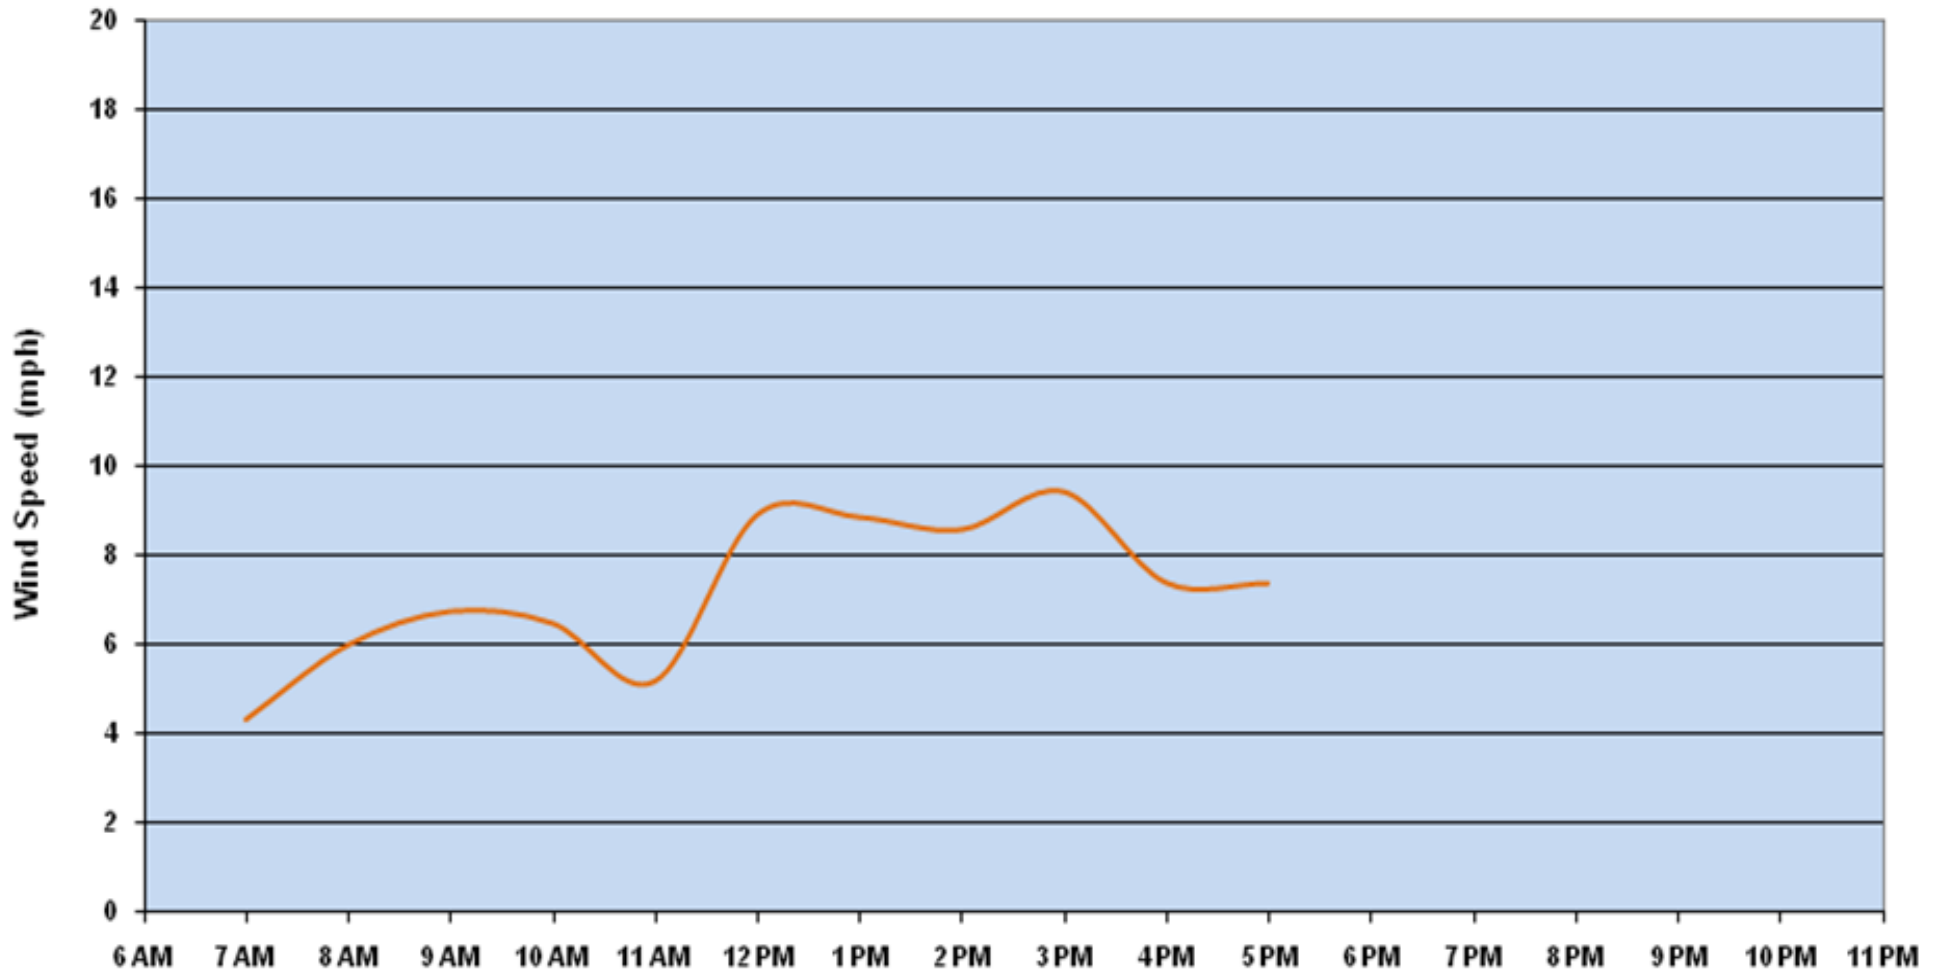

Buffalo Color Demolition
Wind Speed and Direction
03/12/2010

Wind Direction