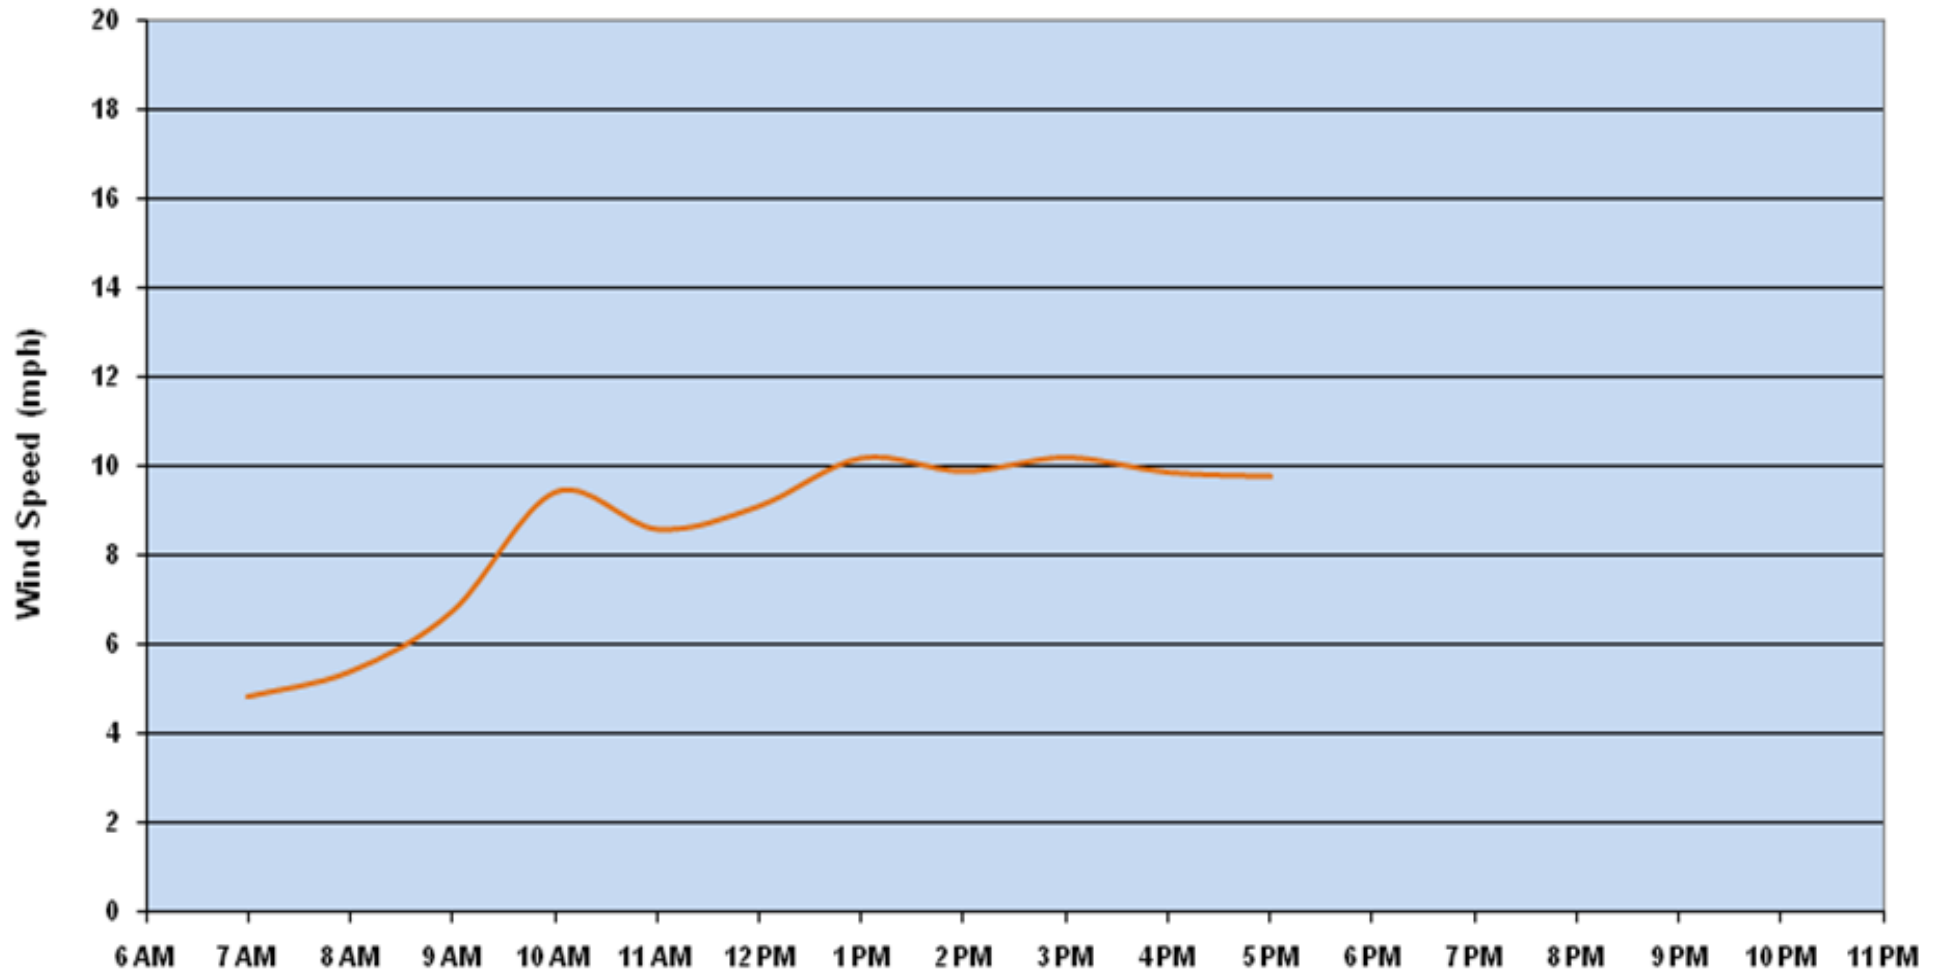

Buffalo Color Demolition Wind Speed and Direction 03/04/2010

Wind Direction