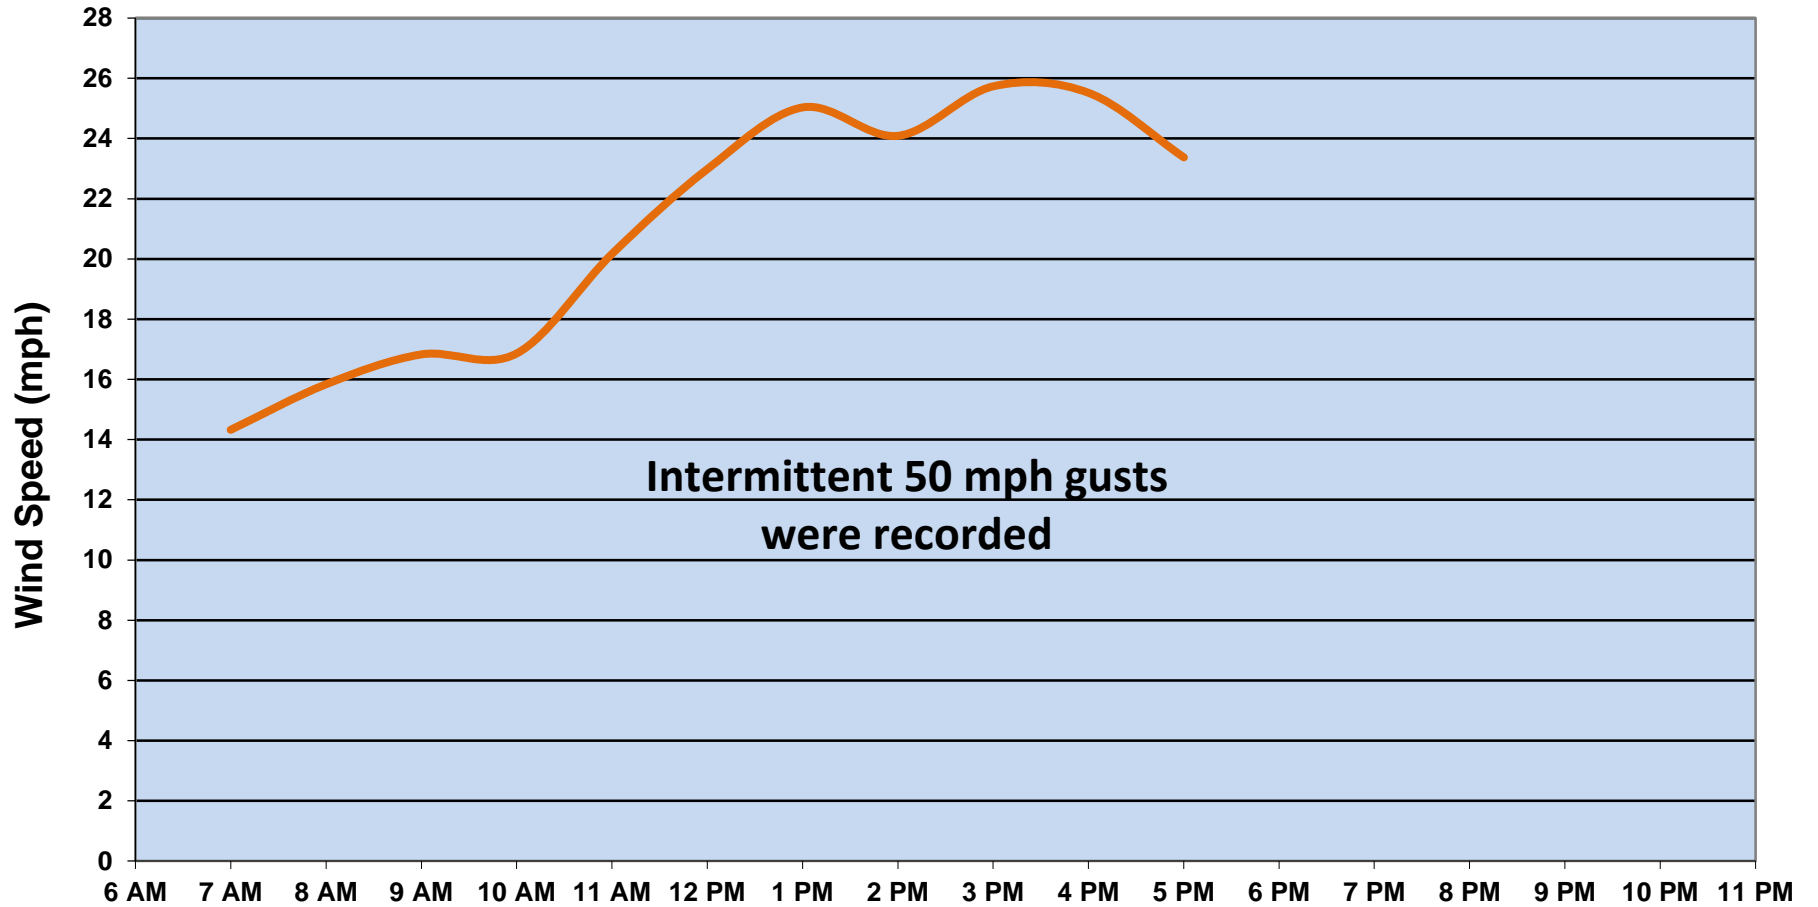

# Buffalo Color Demolition Wind Speed and Direction 10/17/2011

Wind Direction